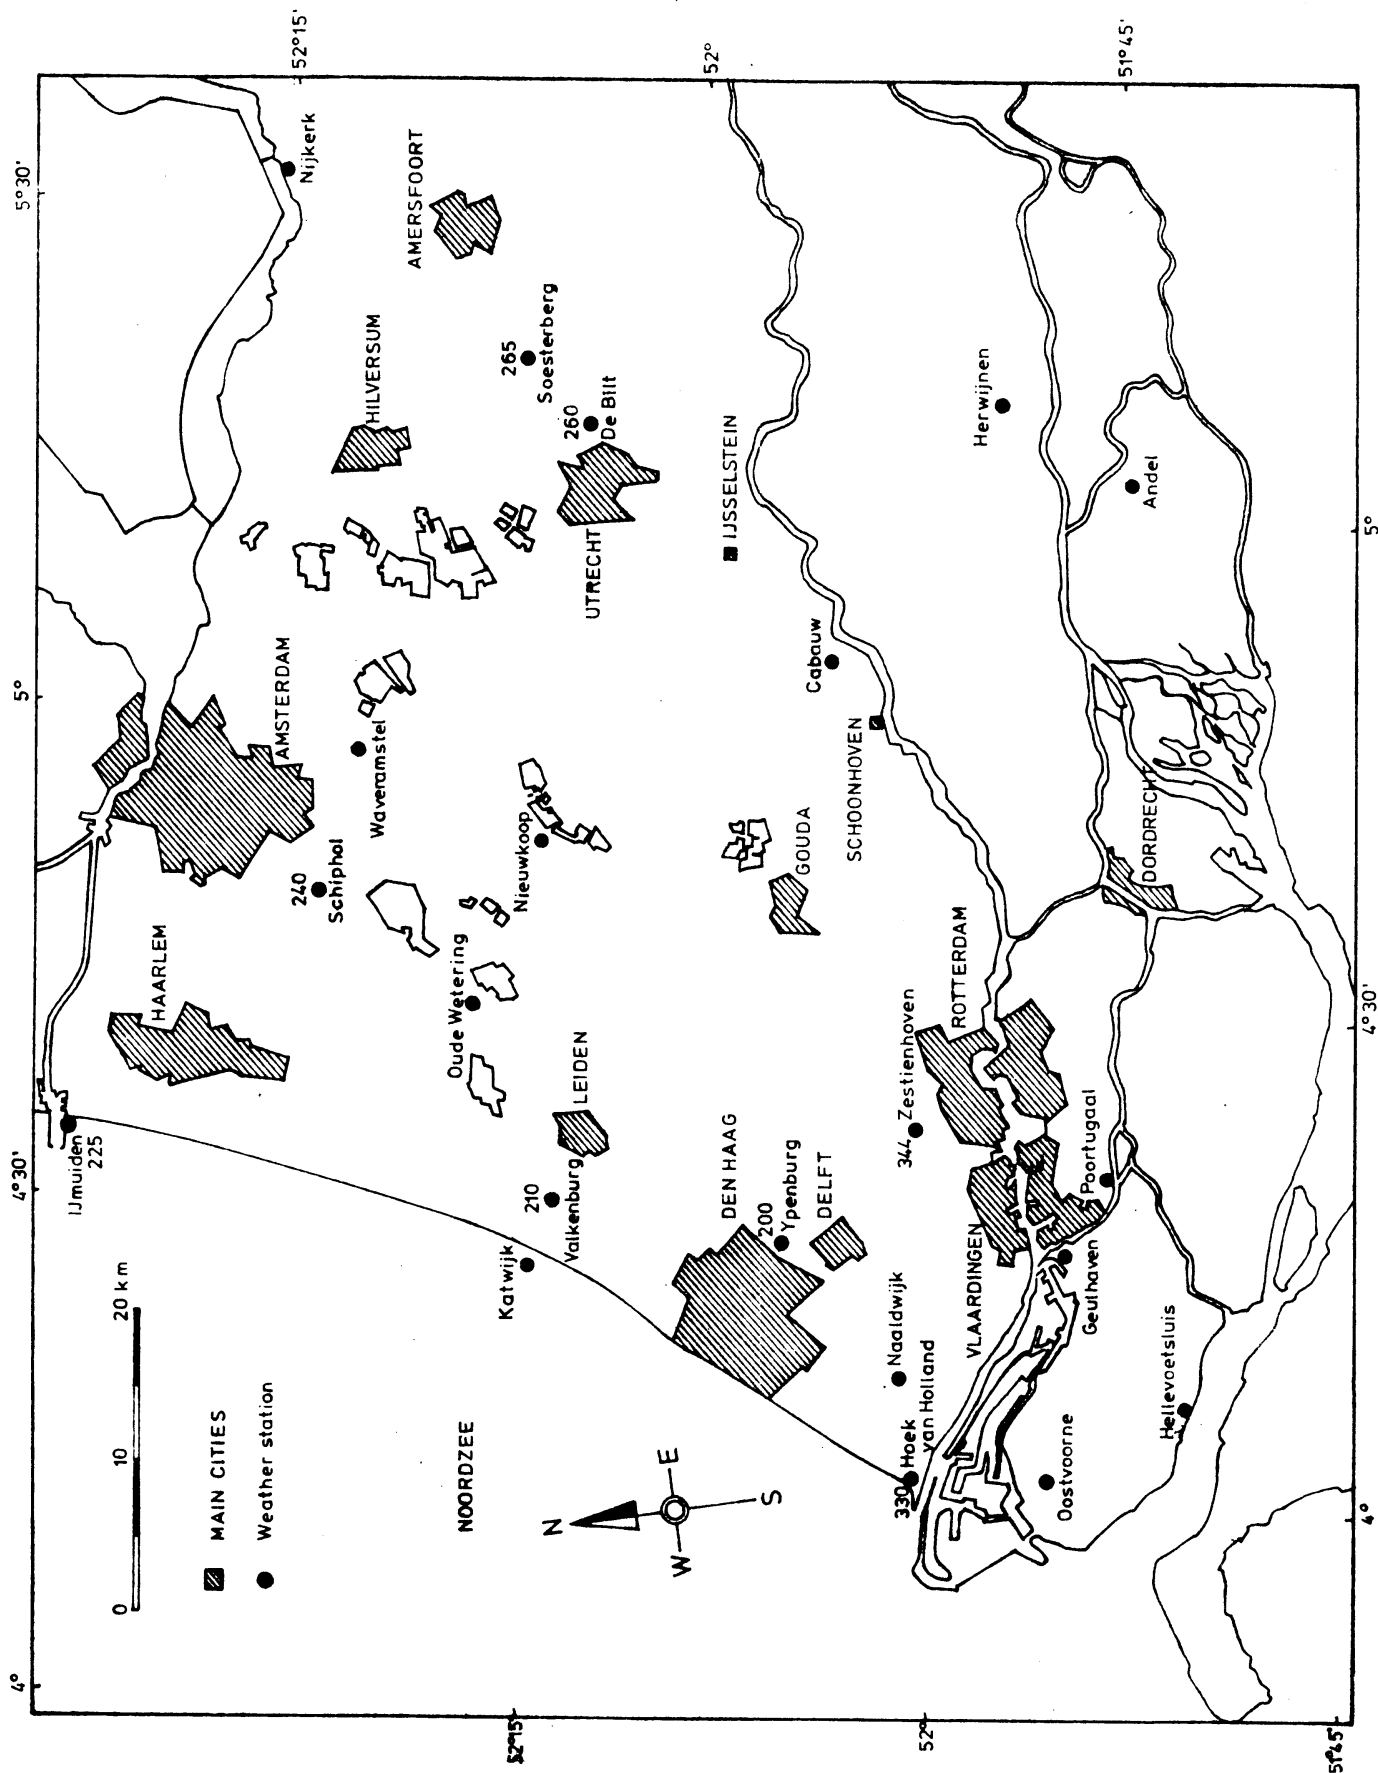

FIG. 2 CLOSE SURROUNDINGS OF THE 215 M MAST

Fig. 1. Meteorological network in western Netherlands during 1973.