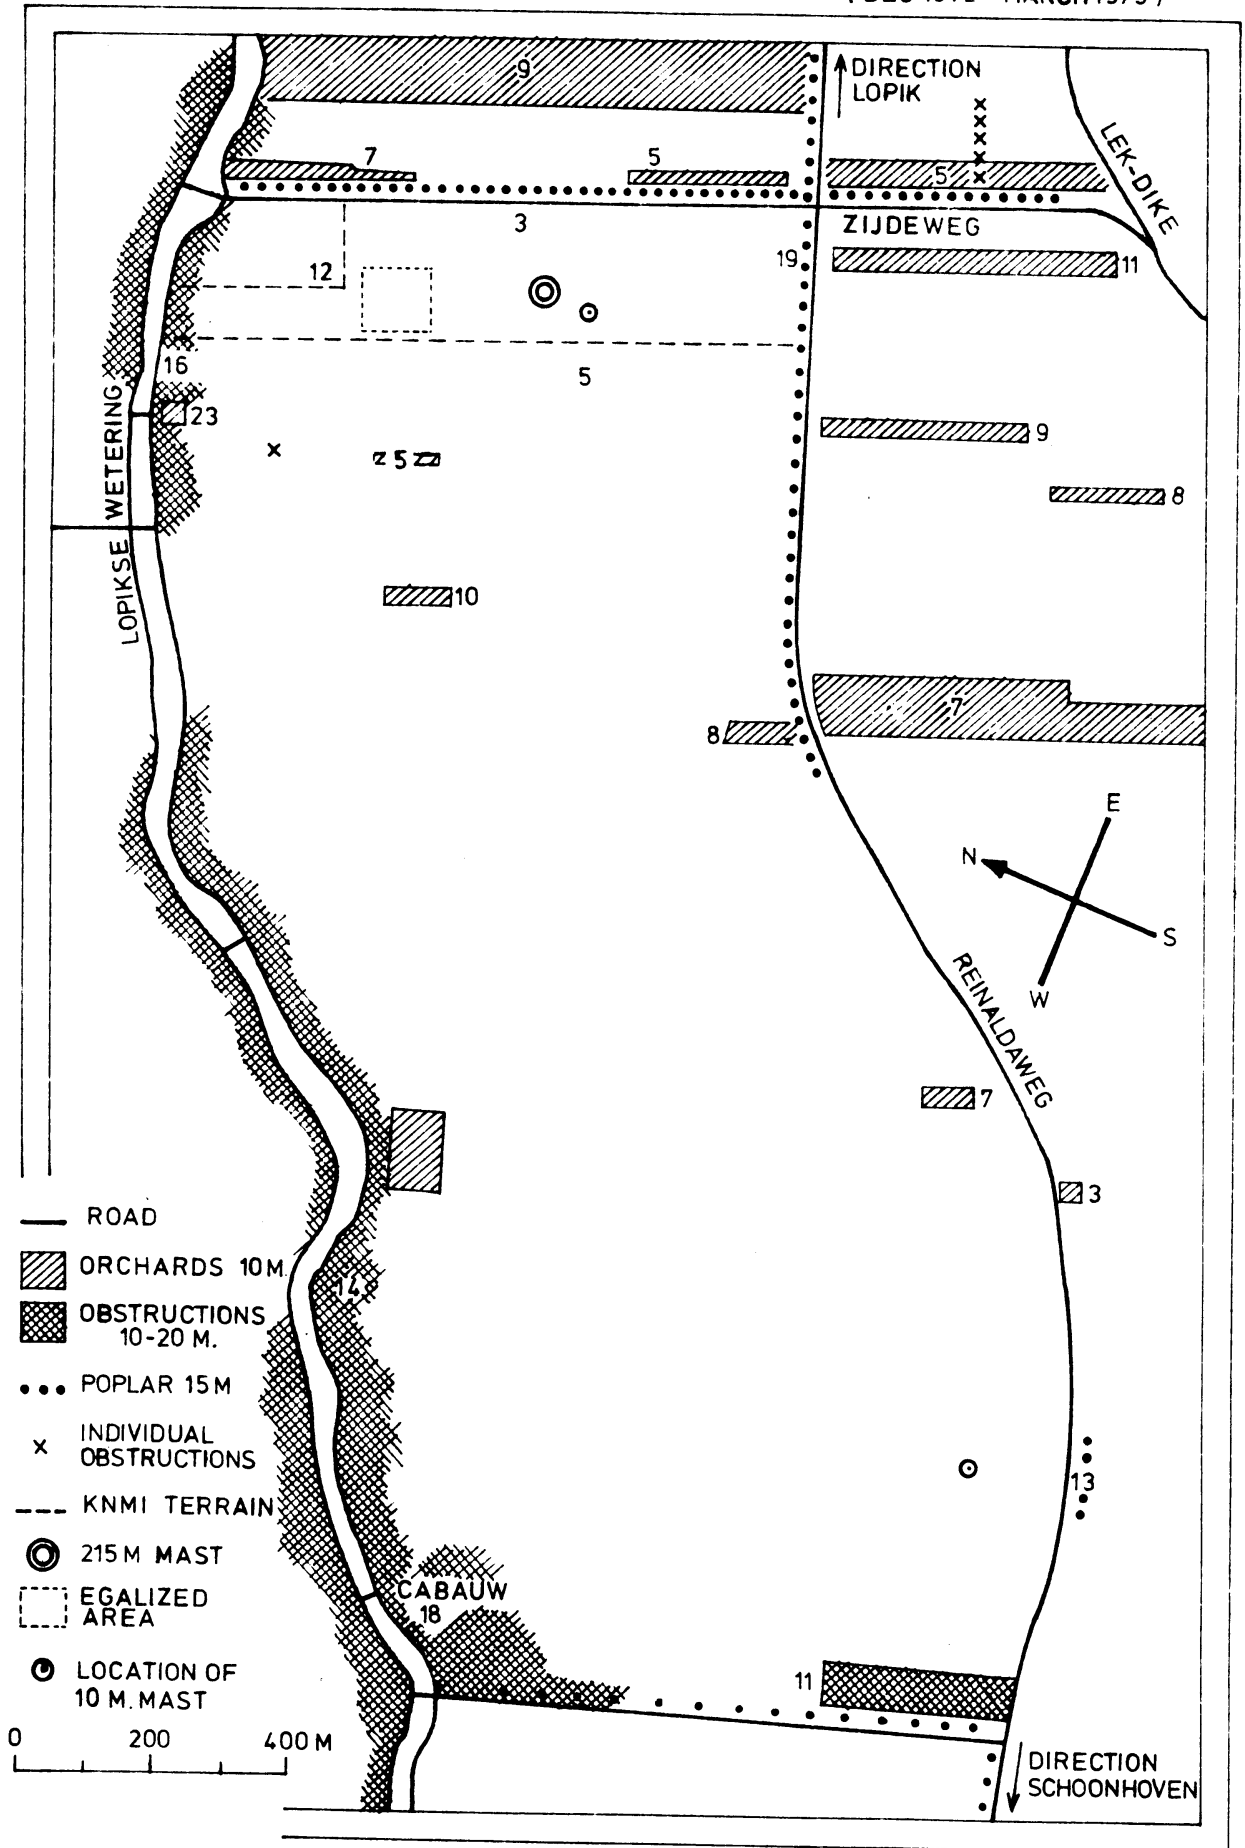

(DEC 1972 - MARCH 1975)